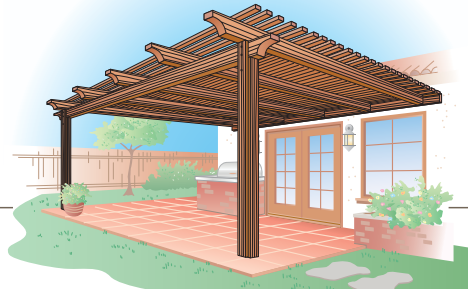

The Capistrano exhibits a heavy beam and rafter design.

Starting at...
$941*

*10x12 rough fir, standard options including stain

THE CAPISTRANO