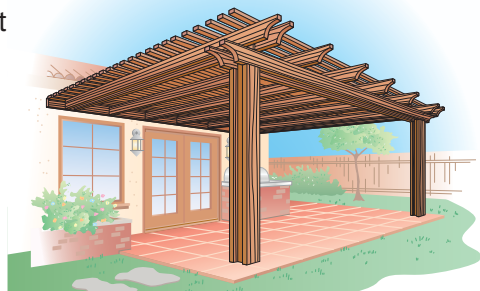

THE CATALINA