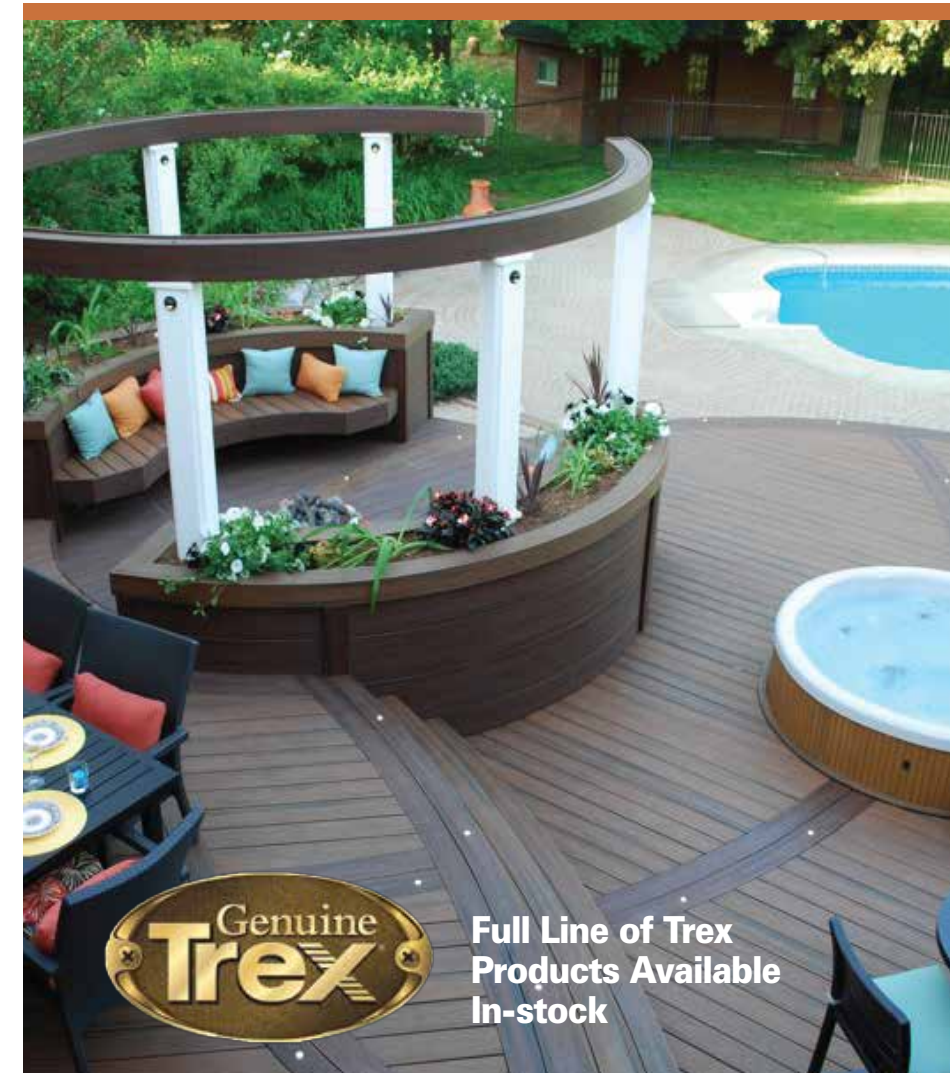

Full Line of Trex Products Available In-stock

J&W Lumber has the largest selection of decking, fencing, siding, and patio covers in Southern California

FREE DECK DESIGN

3D Software Lets You See It First

INSTALLATION

Let Us Help You Get it Installed

J&W FINANCING

Flexible Programs

Six Locations | Visit Us on the Web... www.jwlumberonline.com

COMPOSITE DECKING | WOOD DECKING | RAILING | PATIO COVERS | GARDEN | FURNITURE | GATES / FENCING | ROOFING