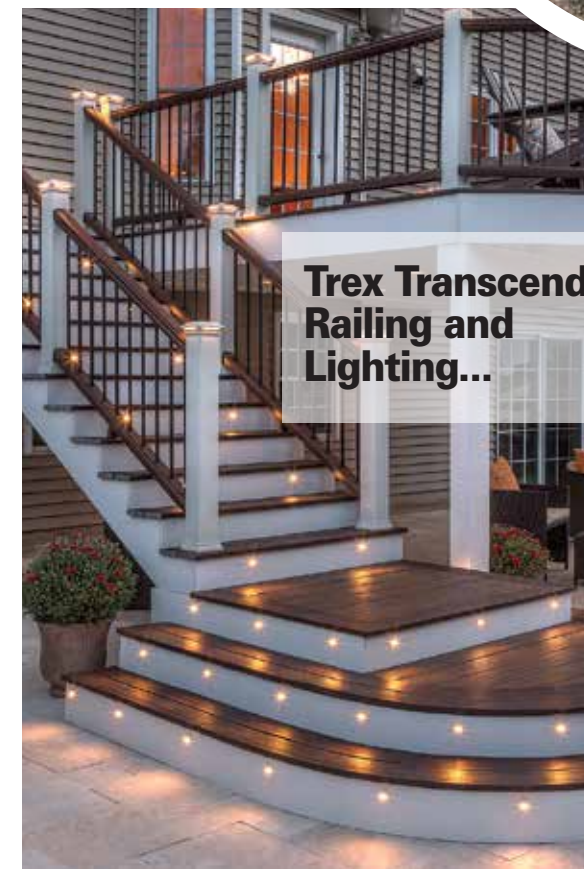

Atlantis Cable Handi Swage Railing.

Atlantis rail combines the aesthetic appeal of natural wood with the streamlined look of stainless steel cable.