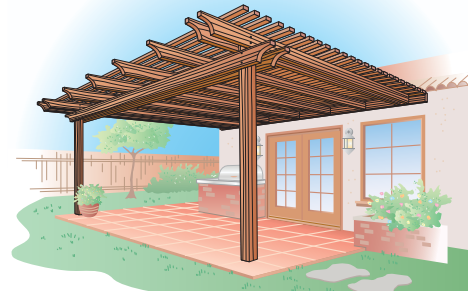

THE CORONADO

The Catalina features large main beams that are further enhanced with fascia.

Starting at...
$854*