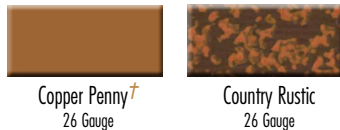

- Superior color retention and resistance to chalk and fade.
- Dura Tech x/ energy saving **COOL** colors reduce the demand for energy.

Premium Colors (The premium colors below are subject to upcharge)

Striated Option Now Available!

Skyline Roofing® (Striated Option)

(Available Salem OR. Only, Additional Lead Times May Apply)

PRODUCT AVAILABILITY BY LOCATION

	Anchorage, AK	Sacramento, CA	Salem, OR		Salt Lake City, UT	Spokane, WA
Skyline Roofing, 26 gauge	16"	16"	12"	16"	16"	16"
Bare ZINCALUME® Plus	✓	✓	✓	✓	✓	✓
Blackberry	✓	✓	✓	✓	✓	✓
Canyon Red	✓	✓	✓	✓	✓	✓
Chestnut Brown			✓	✓	✓	✓
Classic Brown		✓	✓	✓	✓	✓
Cypress Green	✓	✓	✓	✓	✓	✓
Denali Green	✓	✓	✓	✓	✓	✓
Everglade	✓	✓	✓	✓	✓	✓
Forest Green	✓	✓	✓	✓	✓	✓
Light Stone		✓	✓	✓	✓	✓
Matte Black		✓	✓	✓	✓	✓
Old Zinc Gray	✓	✓	✓	✓	✓	✓
Rustic Red	✓	✓	✓	✓	✓	✓
Slate Gray	✓	✓	✓	✓	✓	✓
Tahoe Blue	✓	✓	✓	✓	✓	✓
Taupe			✓	✓	✓	✓
Weathered Copper	✓	✓	✓	✓	✓	✓
Winter White			✓	✓	✓	✓
Copper Penny [†] (Premium Color ¹)	✓	✓	✓	✓	✓	✓
Country Rustic (Premium Color ¹)	✓	✓	✓	✓	✓	✓