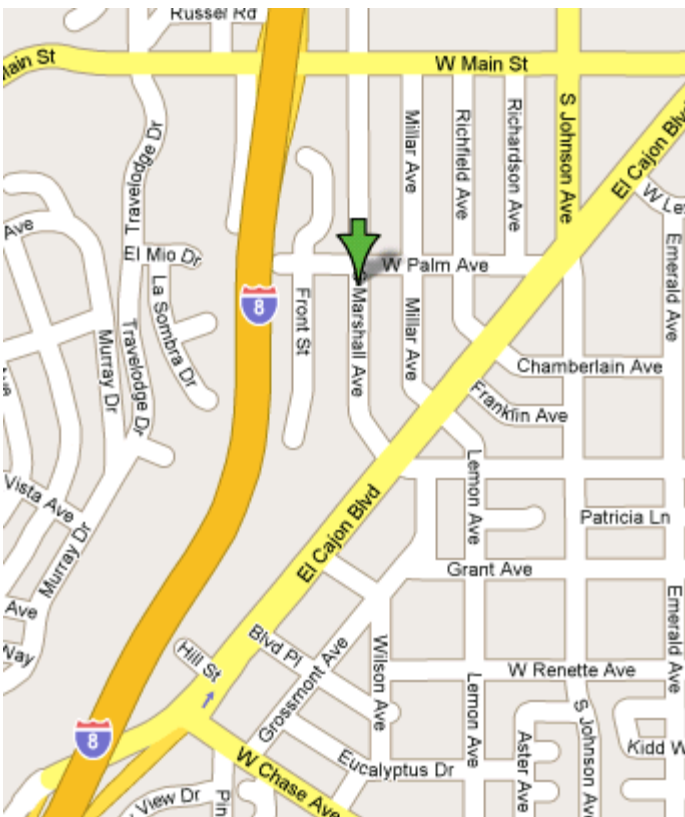

J&W Lumber
El Cajon
430 S. Marshall Ave
El Cajon, CA 92020

Driving Directions

From I-15 South

Take I-15 South
To I-8 East
Exit El Cajon Blvd
Go Left at Marshall Ave
The store is located on the Left

From I-5 South

Take I-5 South
To I-805 South
To I-8 East
Exit El Cajon Blvd
Go Left at Marshall Ave
The store is located on the Left

From I-5 North

Take I-5 North
To I-805 North
To CA-54 East
To 125 North
To I-8 East
Exit El Cajon Blvd
Go Left at Marshall Ave
The store is located on the Left

From I-8 East

Take I-8 East
Exit Main St
Go right at W Main
Go Right at Marshall Ave
Store is on the Right

From I-8 West

Take I-8 West
Exit Main St
Left at W Main
Right at Marshall Ave
Store is on the Right

From CA-94 East

Take CA-94 East
To CA-125 North
To I-8 East
Exit El Cajon Blvd
Go Left at Marshall Ave
The store is located on the Left

Hour of Operation:

Monday - Friday
7:00am - 5:00pm
Saturdays
8:00am - 4:30pm