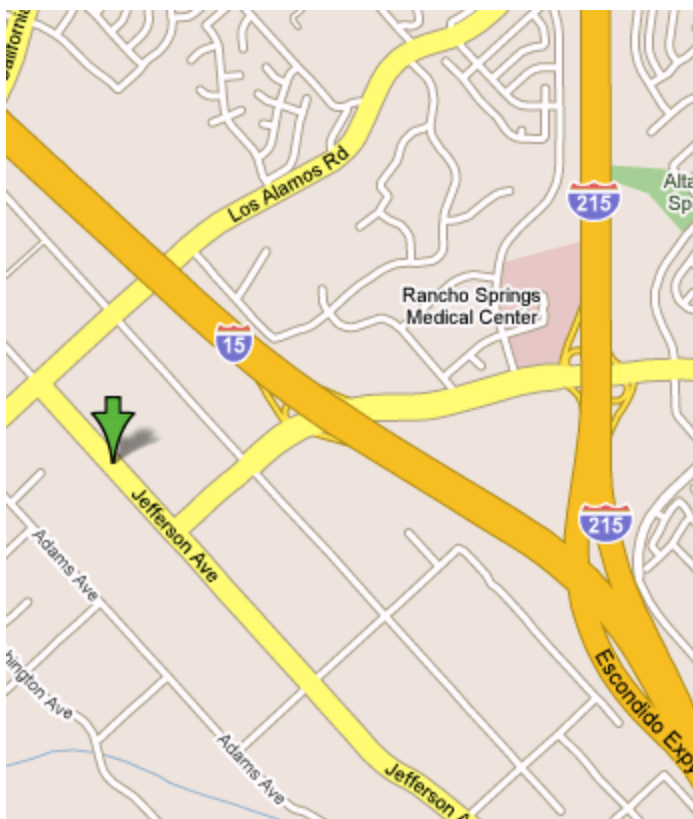

J&W Lumber
Murrieta
25217 Jefferson Ave
Murrieta, CA 92562

Driving Directions

From I-15 South

Take I-15 South
Exit Murrieta Hot Springs Rd
Go Right at Murrieta Hot Springs Rd
Go Right at Jefferson Ave
The store is located on the Left

From I-15 North

Take I-15 North
Exit Murrieta Hot Springs Rd
Go Left at Murrieta Hot Springs Rd
Go Right at Jefferson Ave
The store is located on the Left

From I-215 South

Take I-15 South
Exit Los Alamos Rd
Go Right at Los Alamos Rd
Go Left at Jefferson Ave
The store is located on the Right

From CA-91 East

Take CA-91 East
Merge onto CA-60/I-215 South
Exit Los Alamos Rd
Go Right at Los Alamos Rd
Go Left at Jefferson Ave
The store is located on the Right

From CA-74 West

Take CA-74 West
Merge onto I-215 South
Exit Los Alamos Rd
Go Right at Los Alamos Rd
Go Left at Jefferson Ave
The store is located on the Right

From I-10 West

Take I-10 West
Merge onto CA-60 West
Merge onto I-215 South
Exit Los Alamos Rd
Go Right at Los Alamos Rd
Go Left at Jefferson Ave
The store is located on the Right

Hour of Operation:

Monday - Friday
7:00am - 5:00pm
Saturdays
8:00am - 4:30pm