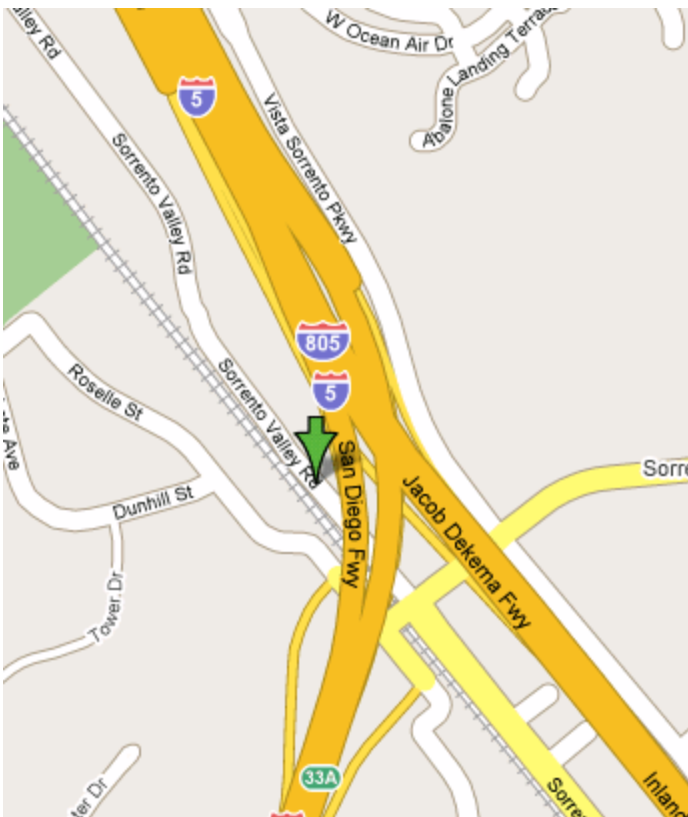

From I-15 South

Take I-15 South
To CA- 56
To I-805 South
Exit Sorrento Valley Rd
Go **Right** at Sorrento Valley Rd
The store is located on the **Right**

From I-5 South

Take I-5 South
To I-805 South
Exit Sorrento Valley Rd
Go **Right** at Sorrento Valley Rd
The store is located on the **Right**

From I-5 North

Take I-5 North
Exit Sorrento Valley Rd
Go **Left** at Roselle St.
Go **Right** at Sorrento Valley Blvd
Go **Left** at Sorrento Valley Rd
The store is located on the **Right**

From CA-52 West

Take CA-52 West
To I-805 North
Exit Sorrento Valley Rd
Go **Right** at Vista Sorrento Pkwy
Go **Right** at Mira Mesa Blvd
Go straight onto Sorrento Valley Rd
The store is located on the **Right**

From CA-94 West

Take CA-94 West
To I-805 North
Exit Sorrento Valley Rd
Go **Right** at Vista Sorrento Pkwy
Go **Right** at Mira Mesa Blvd
Go straight onto Sorrento Valley Rd
The store is located on the **Right**

Hour of Operation: