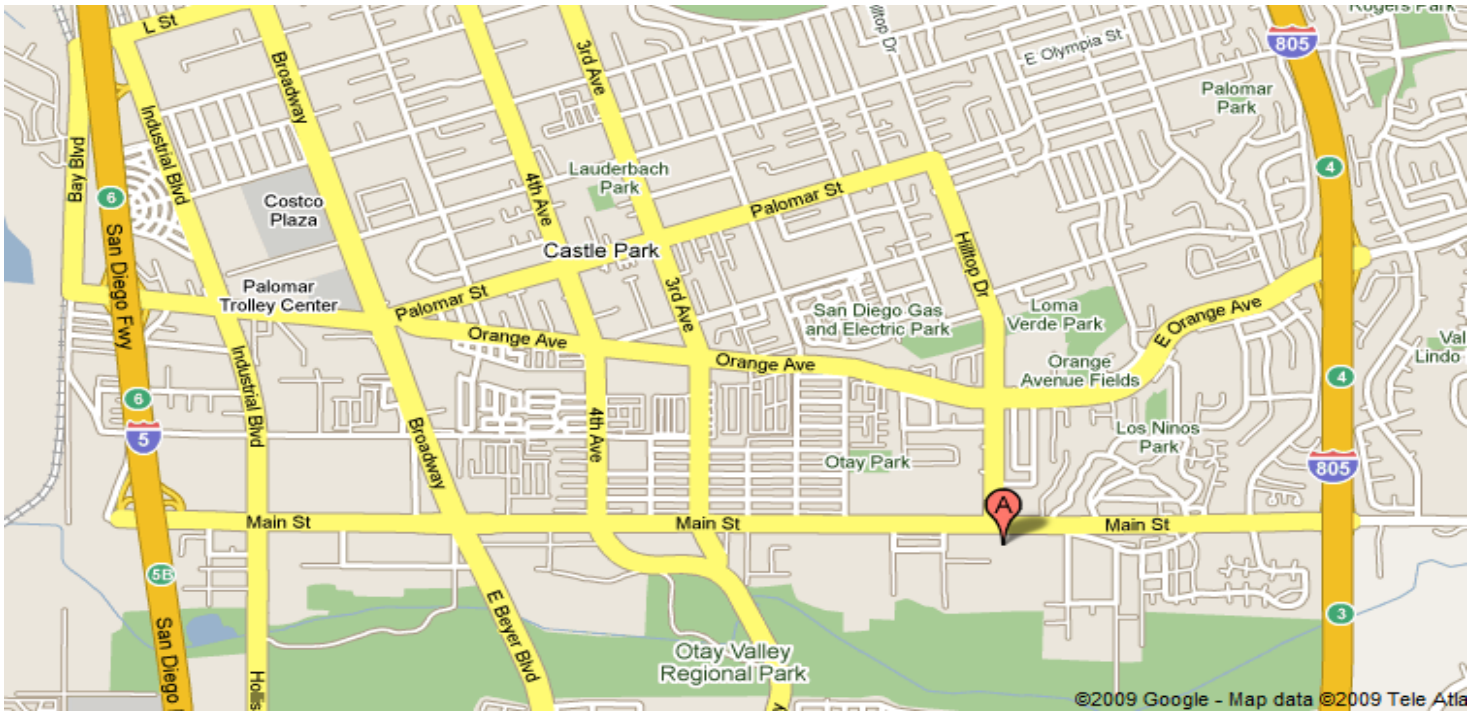

J&W Lumber
Chula Vista
3817 Main St.
Chula Vista, CA 91911

Driving Directions

From I-15 South

Take I-15 South
To I-805 South
Exit Main St
Go Right at Main St.
The store is located on the Left

From CA-125 South

Take CA-125 South
To CA-54 West
To I-805 South
Exit Main St
Go Right at Main St
The store is located on the Left

From I-5 South

Take I-5 South
Exit Main St (exit 3)
Go Left at Main St
The store is located on the Right

From CA-905 East

Take CA-905 East
To I-805 North
Exit Main St
Go Left at Main St
The store is located on the Left

From CA-94 West

Take CA-94 West
To I-805 South
Exit Main St
Go Right at Main St
The store is located on the Left