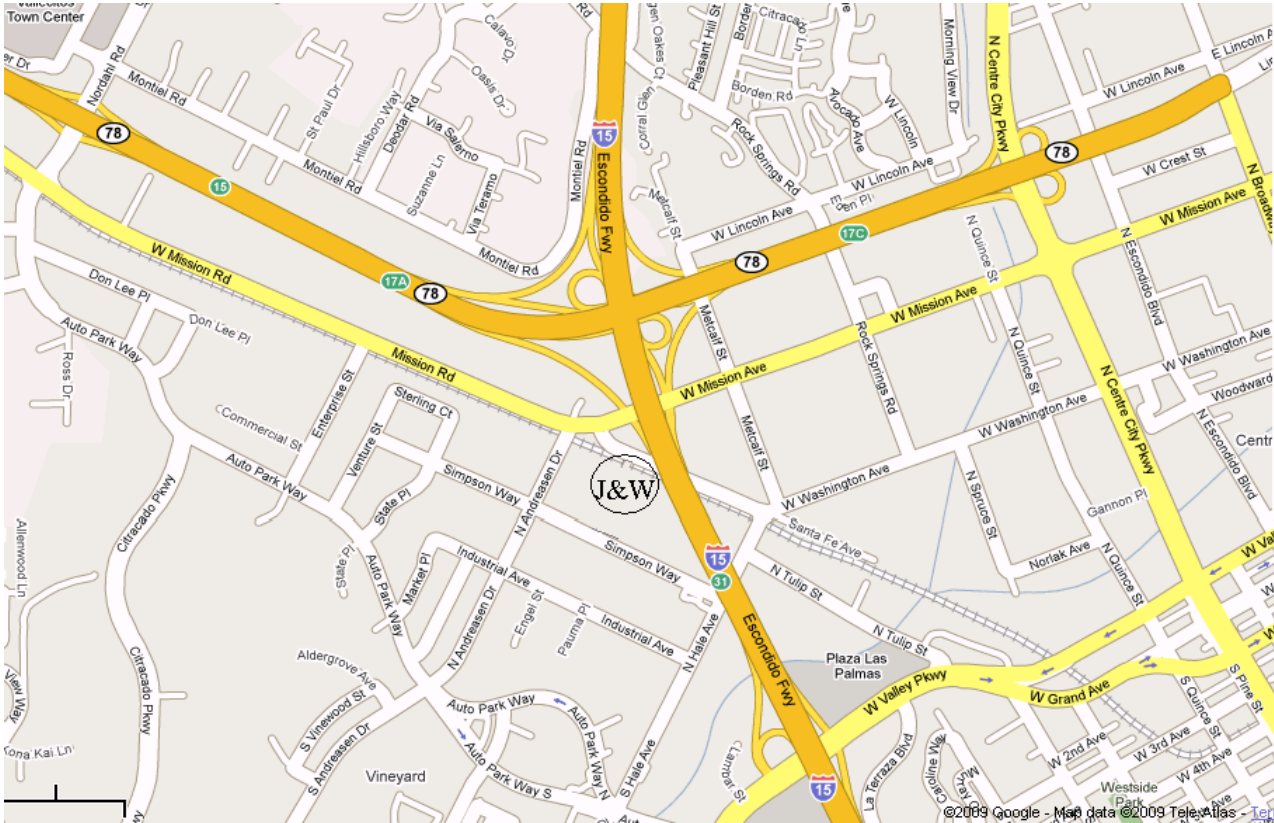

J&W Lumber

Escondido

1179 W. Washington Ave

Escondido, CA 92025

Contact Information:

Phone: (760) 745-6800

Fax: (760) 747-1787

Email: escondido@jwlumber.com

Hour of Operation:

Monday - Friday

7:00am - 5:00pm

Saturdays

8:00am - 4:30pm

Driving Directions

From CA-78 East

Take CA-78 East

Exit Nordahl Rd.

Go **Right** at Nordahl

Go **Left** at Mission Rd

Go **Right** at W Washington Ave

The store is located on the **Right**

From I-5 South/North

Take I-5 South or North

Exit CA-78 East

Exit Nordahl Rd.

Go **Right** at Nordahl

Go **Left** at Mission Rd

Go **Right** at W Washington Ave

The store is located on the **Right**

From I-15 South

Take I-15 South

Exit Centre City Pkwy

Stay on S. Centre City Pkwy

Go **Right** at Washington

Go **Right** at W. Washington Ave

The store is located on the **Left**

From I-15 North

Take I-15 North

Exit Valley Pkwy

Go **Right** onto Valley Pkwy

Go **Left** onto Quince

Go **Left** onto Washington Ave

Go **Right** at Washington Ave

(just before the RR-tracks)

The store is located on the **Left**