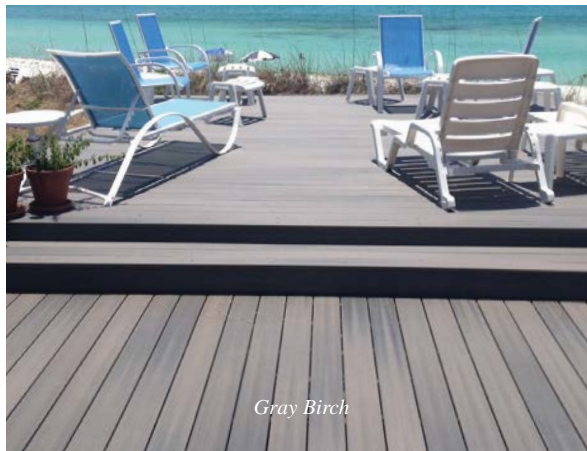

Fiberon ProTect Advantage sports a solid, flat bottom profile and is engineered with proven performance of patent-pending PermaTech® technology for durability, stain and fade protection. ProTect Advantage offers the co-extruded cap on three sides and is available in four beautiful colors—one solid color, Harbor Gray, and three multi-chromatic colors: Gray Birch, Chestnut and Western Cedar. These rich color tones have subtle streaking and realistic wood grain patterns that add beauty and dimension to any outdoor living space. ProTect Advantage offers exceptional stain and fade resistance for true, ultra low maintenance, warranted for 25 years. Complementary fascia and risers are also available in all four colors.

Actual products may vary from colors shown.

Actual products may vary from colors shown.

Western Cedar

Grooved Edge

Square Edge

- The elegant look of natural hardwoods
- Solid and multi-chromatic colors with realistic wood grain patterns
- Protective patent-pending PermaTech® surface on three sides adds durability
- Ultra low maintenance
- Stain and fade resistant backed by a 25-year, limited warranty

2 3/4" screws

Phantom® Hidden Fasteners

- For a smooth, fastener-free surface with grooved edge deck boards
- End clip fastener secures perimeter boards

Deck Spacer Tool

Quickly and accurately spaces deck boards during installation to allow for seasonal gapping, drainage and air flow

Western Cedar

Gray Birch

Harbor Gray (solid color)

Proud member of

Beautiful outdoor living, built for Life®

fiberondecking.com | 1-800-573-8841