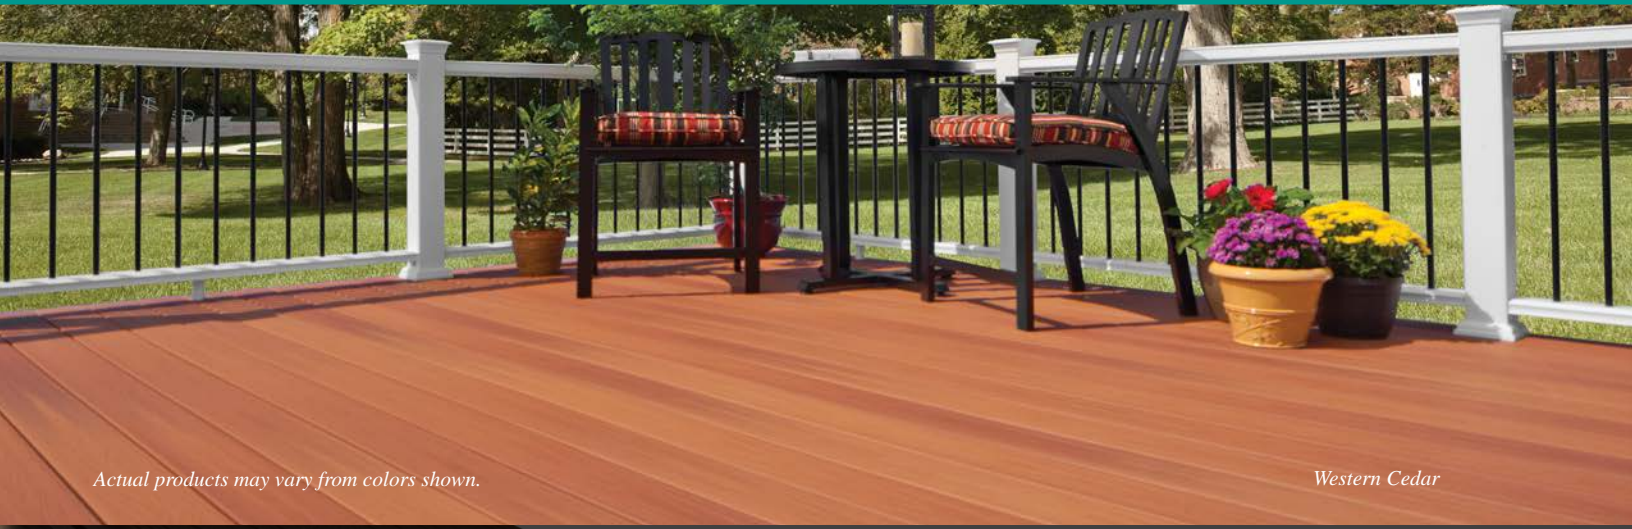

ProTect Advantage Decking: Chestnut
Horizon Mission Railing: White with Black
Metal Balusters

Built by Decksapes, Pineville, NC

25 yr
Stain & Fade
Performance
Limited Residential
Warranty

Backed by the industry's first
Stain and Fade Warranty

Fiberon ProTect Advantage sports a solid, flat bottom profile and is engineered with proven performance of patent-pending PermaTech® technology for durability, stain and fade protection. ProTect Advantage offers the co-extruded cap on three sides and is available in four beautiful colors—one solid color, Harbor Gray, and three multi-chromatic colors: Gray Birch, Chestnut and Western Cedar. These rich color tones have subtle streaking and realistic wood grain patterns that add beauty and dimension to any outdoor living space. ProTect Advantage offers exceptional stain and fade resistance for true, ultra low maintenance, warranted for 25 years. Complementary fascia and risers are also available in all four colors.

Actual products may vary from colors shown.

Actual products may vary from colors shown.

Western Cedar

Grooved Edge

Square Edge

- The elegant look of natural hardwoods
- Solid and multi-chromatic colors with realistic wood grain patterns
- Protective patent-pending PermaTech® surface on three sides adds durability
- Ultra low maintenance
- Stain and fade resistant backed by a 25-year, limited warranty