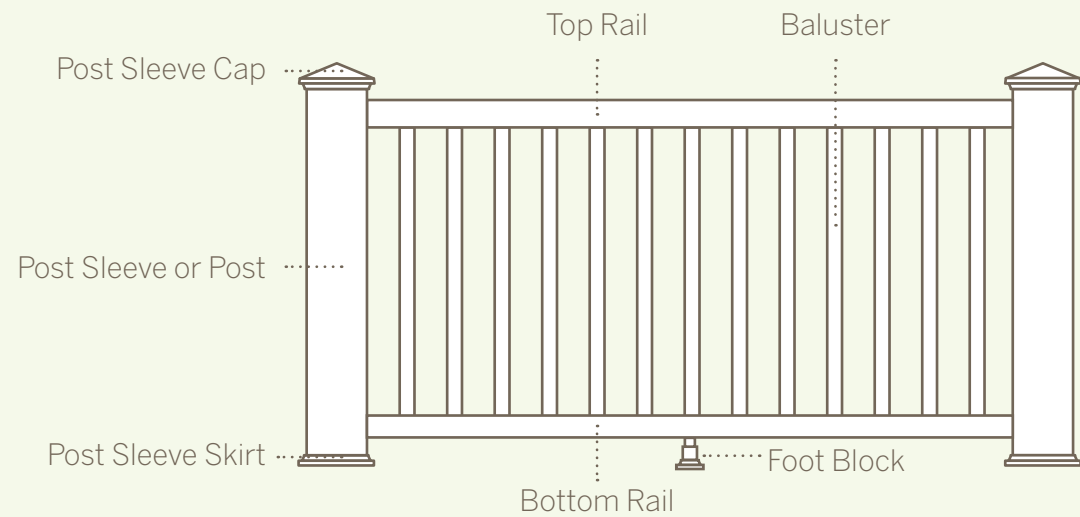

Railing—a lot easier than it looks

Each section of Trex® railing is comprised of the pieces shown below. On the following pages, we designate these components with a numbered process (3-step or 5-step) for easy tracking as you plan.

High design, myriad options

For those projects that demand the very best, Transcend® railing offers the widest assortment of customizable components with the most color options—seven in all.