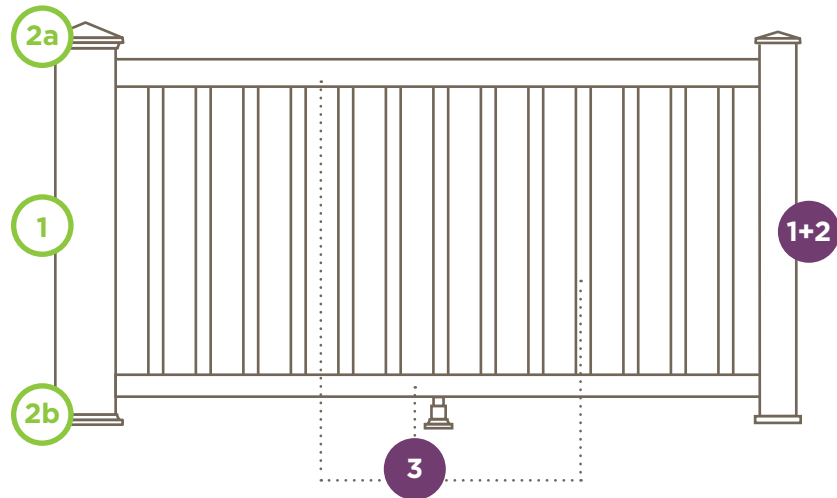

AVAILABLE COLORS

Transcend Component Options

<p>3a TOP RAILS</p> <p>Crown</p> <p>Beveled</p> <p>Universal (Top with a 2" x 4" or deck board to create a cocktail rail)</p>	<p>3b BOTTOM RAILS</p> <p>Beveled</p> <p>Universal</p>	<p>4 BALUSTERS</p> <p>Square</p> <p>Colonial</p> <p>Round Aluminum</p> <p>Square Aluminum</p> <p>Glass panel kits also available (glass sold separately)</p>
--------------------------------------------------------------------------------------------------------------------------------------	---------------------------------------------------------------	---------------------------------------------------------------------------------------------------------------------------------------------------------------------

AVAILABLE COLORS

**Minimalist style,
maximum strength**

Aluminum's superior strength enables the minimalist design of Trex Reveal®, perfected by a choice of three neutral colors.

Here's how:
Trex Reveal is a 3-step process. Choose Reveal aluminum posts (which include a cap* & skirt) for steps 1 & 2, and pair with a rail & baluster kit (step 3).