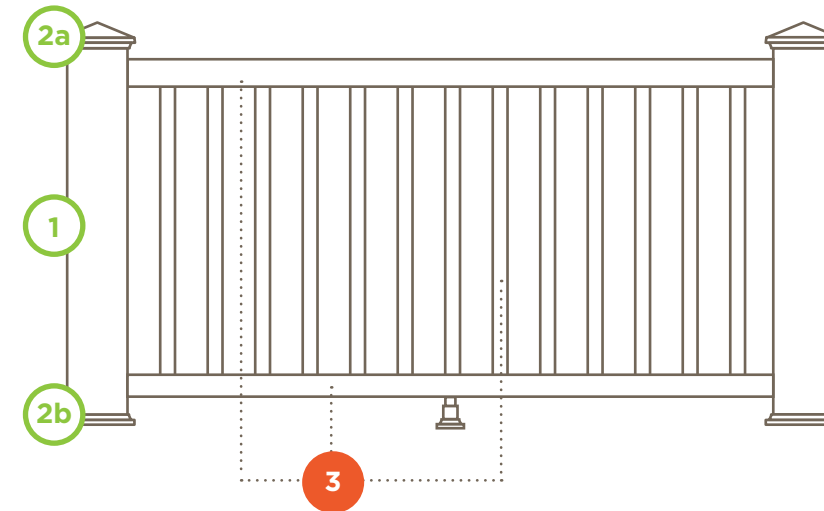

1+2 ALUMINUM POSTS

Crossover

The top rail is installed on top of crossover posts to create a continuous graspable handrail.

Traditional

The top rail is installed between traditional posts, which include an attached post cap.

3 RAIL & BALUSTER KITS

Top Rail

Round Baluster

Square Baluster

Bottom Rail

AVAILABLE COLORS

**Vinyl price,
composite performance**

With singular top and bottom rails, square balusters and a go-with-anything Classic White color, Trex Select® composite railing borrows the conventional style and low price point of traditional vinyl, without sacrificing durability.

Here's how:
Trex Select is a 3-step process. Choose Trex® post sleeves, caps and skirts (steps 1 & 2) and pair with a Select rail & baluster kit (step 3).

Select Component Options

3 RAIL & BALUSTER KIT

Top Rail